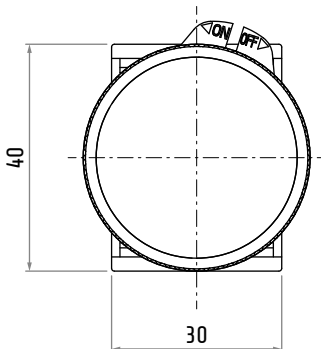

PPFN1P4N

PPFN1P4S

PPFN1P4...

PEGASUS SERIES PUSH-PULL RELEASE EMERGENCY MUSHROOM PUSH BUTTON WITH Ø40 CAP

Series	Pegasus
Type	emergency mushroom push button
Operation	push-pull to release
Cap	Ø40
Fixing	Ø22
Panel thickness	1 ... 6 mm
Drilling template compliance	IEC/EN60947-5-1 CENELEC EN50007
Mechanical life	0.3×10 ⁶ operations
IP rating	IP66 / IP67 / IP69K
Compliance	EN ISO 13850
Material	thermoplastic
Marking	CE, IMQ, RINA, UKCA

Code	Version
PPFN1P4N	solid
PPFN1P4S	vision

PPFN1P4N

PPFN1P4S

Dimensions in mm / Illustrations NOT in scale