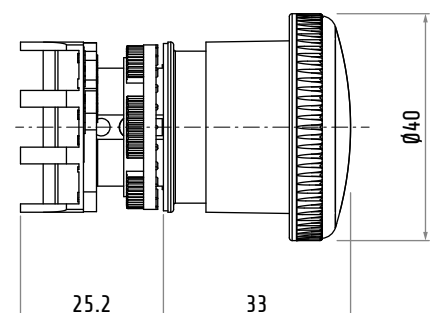

PPFN1P4N

PPFN1P4S

PPFN1P4...

PEGASUS SERIES PUSH-PULL RELEASE EMERGENCY MUSHROOM PUSH BUTTON WITH Ø40 CAP

Series	Pegasus
Type	emergency mushroom push button
Operation	push-pull to release
Cap	Ø40
Fixing	Ø22
Panel thickness	1 ... 6 mm
Drilling template compliance	IEC/EN60947-5-1 CENELEC EN50007
Mechanical life	0.3×10 ⁶ operations
IP rating	IP66 / IP67 / IP69K
Compliance	EN ISO 13850
Material	thermoplastic
Marking	CE, IMQ, RINA, UKCA

Code	Version
PPFN1P4N	solid
PPFN1P4S	vision

PPFN1P4N

PPFN1P4S

Dimensions in mm / Illustrations NOT in scale