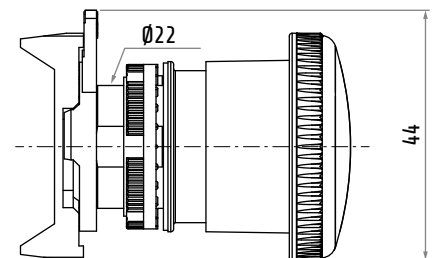

PPFN1P4N

PPFN1P4S

PPFN1P4...

PEGASUS SERIES PUSH-PULL RELEASE EMERGENCY MUSHROOM PUSH BUTTON WITH Ø40 CAP

Series	Pegasus
Type	emergency mushroom push button
Operation	push-pull to release
Cap	Ø40
Fixing	Ø22
Panel thickness	1 ... 6 mm
Drilling template compliance	IEC/EN60947-5-1 CENELEC EN50007
Mechanical life	0.3×10 ⁶ operations
IP rating	IP66 / IP67 / IP69K
Compliance	EN ISO 13850
Material	thermoplastic
Marking	CE, IMQ, RINA, UKCA

Code	Version
PPFN1P4N	solid
PPFN1P4S	vision

PPFN1P4N

PPFN1P4S

Dimensions in mm / Illustrations NOT in scale