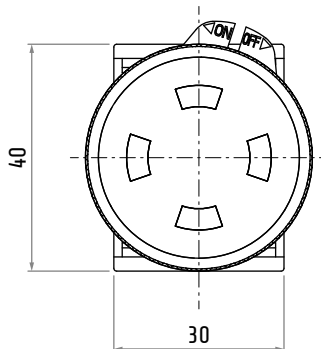

PPFN1P4N

PPFN1P4S

PPFN1P4...

PEGASUS SERIES PUSH-PULL RELEASE EMERGENCY MUSHROOM PUSH BUTTON WITH Ø40 CAP

Series	Pegasus
Type	emergency mushroom push button
Operation	push-pull to release
Cap	Ø40
Fixing	Ø22
Panel thickness	1 ... 6 mm
Drilling template compliance	IEC/EN60947-5-1 CENELEC EN50007
Mechanical life	0.3×10 ⁶ operations
IP rating	IP66 / IP67 / IP69K
Compliance	EN ISO 13850
Material	thermoplastic
Marking	CE, IMQ, RINA, UKCA

Code	Version
PPFN1P4N	solid
PPFN1P4S	vision

PPFN1P4N

PPFN1P4S

Dimensions in mm / Illustrations NOT in scale