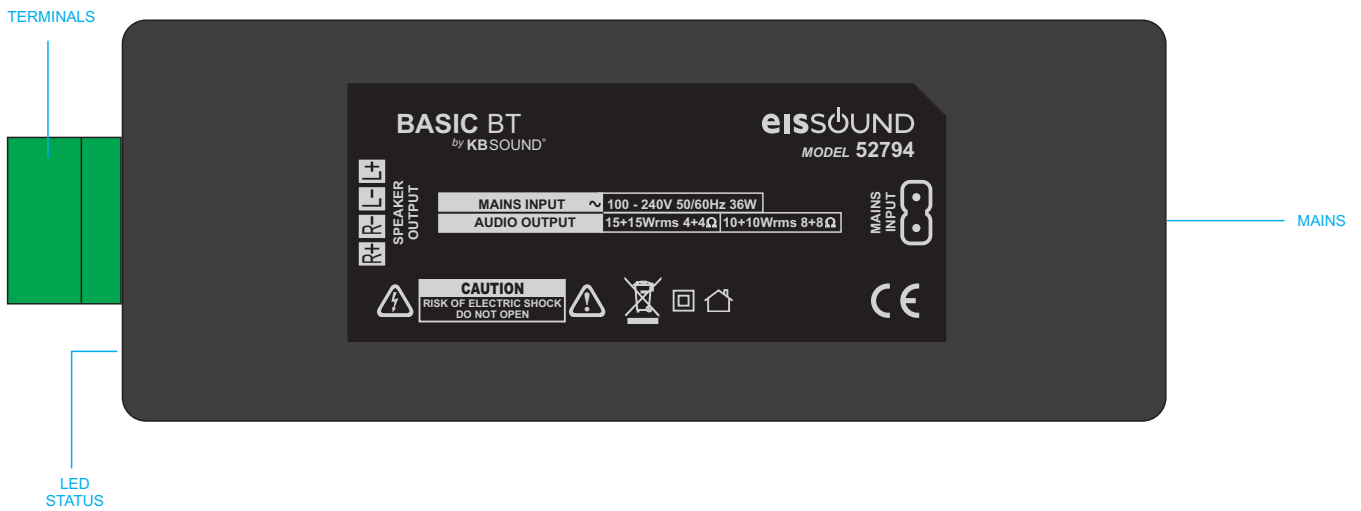

model 52794

BASIC BT

by **KBSOUND**

eissOUND **KBSOUND**®

Features

- Bluetooth streaming v4.1
- Power supply = 100/240Vac 50/60Hz
- Consumption (max) = 36W
- Speaker impedance = 4/8/16 ohms

Terminals

R+/R- = Right speaker output
L+/L- = Left speaker output

LED display

blue flashing fast	BT pairing process
blue ON	BT connected

eissOUND

Pol. Malpica G. Quejido 87-88
50016 Zaragoza (SPAIN)
Tel.: +34 976 465 550
Fax: +34 976 465 559
marketing@eissound.com
www.eissound.com