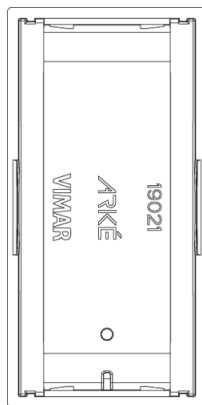

### Drawings

Space view

Backside view

3D View

## Technical data

- **Class group:** Domestic switching devices
- **Class:** Control element/cover plate for domestic
- **Model:** Single rocker
- **Imprint/indication:** Without imprint
- **Utilization:** Switch/push button
- **Suitable for touch sensor conn:** No
- **Type of fastening:** Clamp mounting
- **Monitoring window/light outlet:** Yes
- **Material:** Plastic
- **Material quality:** Thermoplastic
- **Halogen free:** Yes
- **Surface protection:** Lacquered
- **Surface finishing:** Matt
- **Colour:** Aluminium
- **RAL-number (akin):** 9007
- **With label area:** No
- **With exchangeable lens/symbol:** No
- **Suitable for degree of protect:** IP40

## Packaging

8 007352 593756

**Code** 8007352593756  
**Quantity** 1 NR  
**Dim.** 2.2x4.42x0.67 [cm]  
**Weight** 3.2 [g]

8 007352 593763

**Code** 8007352593763  
**Quantity** 5 NR  
**Dim.** 4.1x2.8x5.3 [cm]  
**Weight** 19.5 [g]