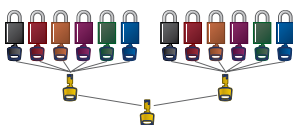

## Keying options

With more unique key cuts, it's important that you get the keying type that best suits your lockout programme.

### Standard options

**Keyed Different (KD)** – Each lock is opened by its own unique key. Perfect for simple lockout applications and a manageable number of energy isolation points.

**Keyed Alike (KA)** – Each lock in the group can be opened with the same key. Easy to find the right key, reduces number of keys needed to carry. Ideal for individuals or trades responsible for multiple machines or isolation points.

### Custom options

**Master Keyed (MK)** – Each grouping of locks (whether keyed alike or different) can be opened with a master key. Useful for larger, complex systems when supervisory access may be required