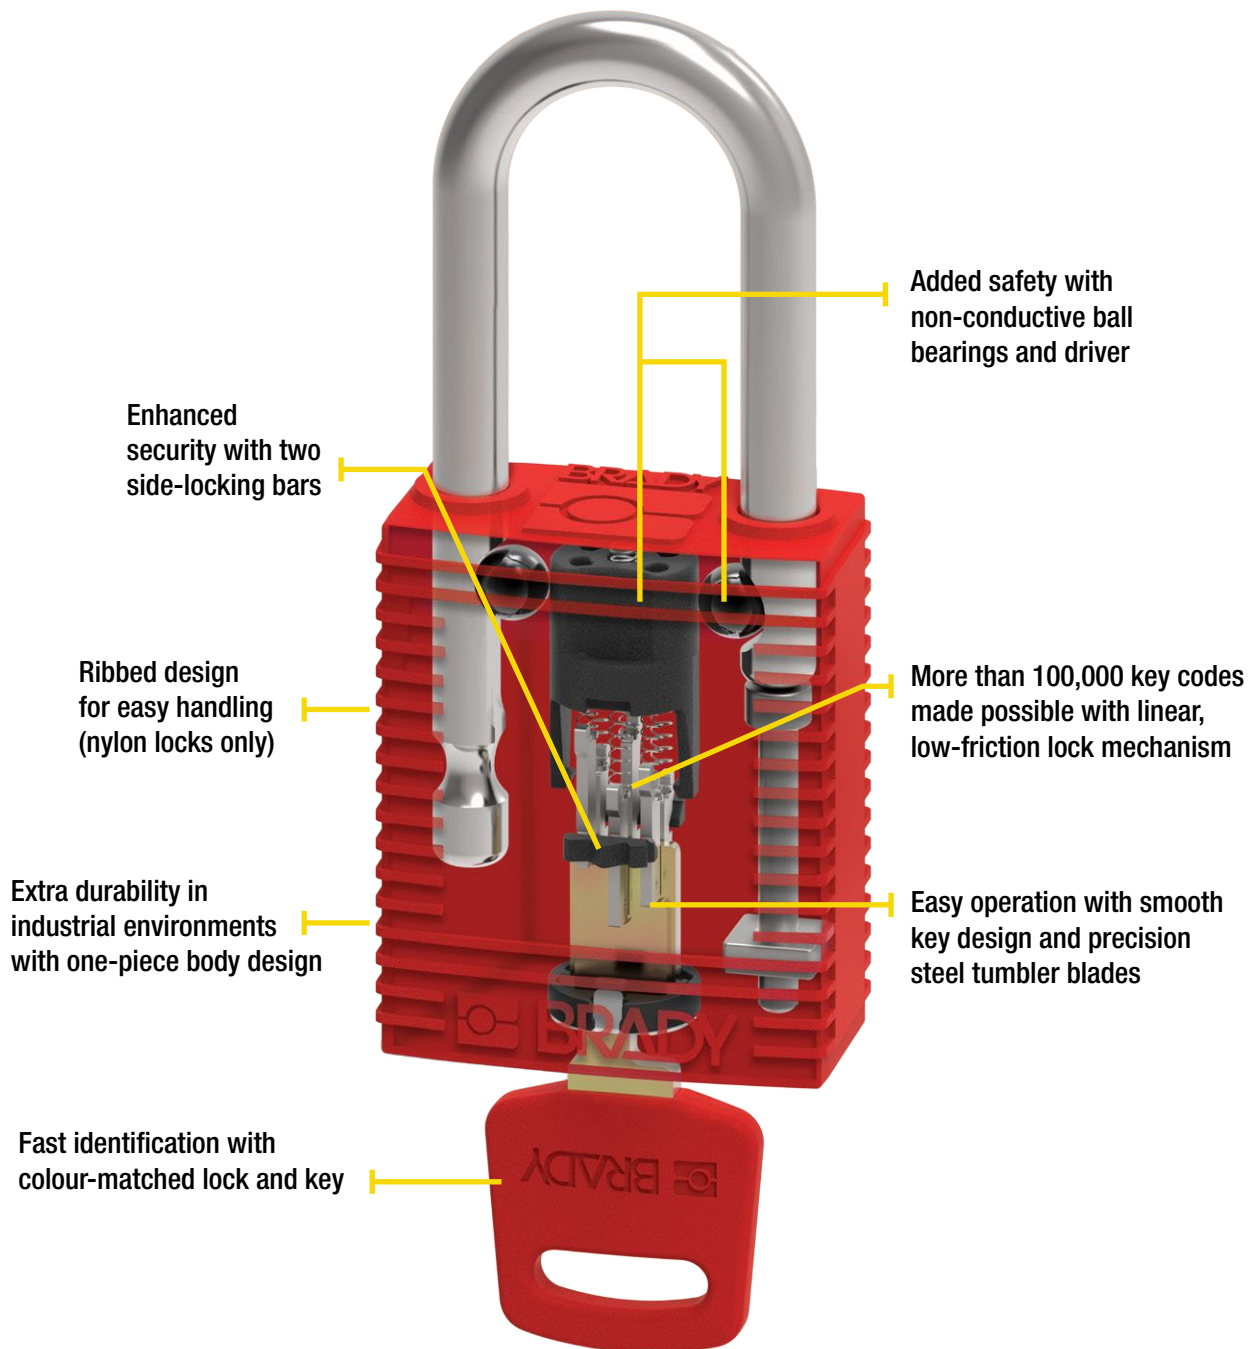

See the difference in the details

Product innovations are only as good as the benefits they provide. See the difference you get with the patent-pending SafeKey Lockout Padlocks:

Traditional safety padlocks

- Pin tumbler lock mechanism
- Jagged key design
- Up to 15,000 key codes

See the new SafeKey Lockout Padlocks in action

Watch the video on:

www.bradyeurope.com/SafeKey