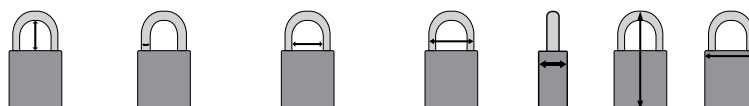

SafeKey Nylon Compact Padlocks

- Extremely compact and lightweight design
- Non-conductive and non-sparking nylon body and polymer shackle
- Non-conductive locking mechanism
- Ideal for electrical applications and small spaces
- Ribbed design for safe handling
- For electrical contractors, maintenance and electricians

1 key supplied for each padlock.
Custom keying options available.
Supplied with padlock labels in English, French and Spanish.

Order Reference	Colour	Shackle Height (mm)	Shackle Diameter (mm)	Shackle Clearance (mm)	Shackle Width (mm)	Depth (mm)	Height (mm)	Width (mm)	Quantity
Shackle Height 25 mm / KA - Keyed Alike									
150193	● Black	25.00	4.30	18.00	26.00	19.00	67.00	33.00	3
150192	● Blue	25.00	4.30	18.00	26.00	19.00	67.00	33.00	3
150196	● Brown	25.00	4.30	18.00	26.00	19.00	67.00	33.00	3
150191	● Green	25.00	4.30	18.00	26.00	19.00	67.00	33.00	3
150194	● Orange	25.00	4.30	18.00	26.00	19.00	67.00	33.00	3
150195	● Purple	25.00	4.30	18.00	26.00	19.00	67.00	33.00	3
150189	● Red	25.00	4.30	18.00	26.00	19.00	67.00	33.00	3
150197	○ White	25.00	4.30	18.00	26.00	19.00	67.00	33.00	3
150190	● Yellow	25.00	4.30	18.00	26.00	19.00	67.00	33.00	3
Shackle Height 25 mm / KD - Keyed Differently									
150184	● Black	25.00	4.30	18.00	26.00	19.00	67.00	33.00	1
150211	● Black	25.00	4.30	18.00	26.00	19.00	67.00	33.00	6
150183	● Blue	25.00	4.30	18.00	26.00	19.00	67.00	33.00	1
150210	● Blue	25.00	4.30	18.00	26.00	19.00	67.00	33.00	6
150187	● Brown	25.00	4.30	18.00	26.00	19.00	67.00	33.00	1
150214	● Brown	25.00	4.30	18.00	26.00	19.00	67.00	33.00	6
150182	● Green	25.00	4.30	18.00	26.00	19.00	67.00	33.00	1
150209	● Green	25.00	4.30	18.00	26.00	19.00	67.00	33.00	6
150185	● Orange	25.00	4.30	18.00	26.00	19.00	67.00	33.00	1
150212	● Orange	25.00	4.30	18.00	26.00	19.00	67.00	33.00	6
150186	● Purple	25.00	4.30	18.00	26.00	19.00	67.00	33.00	1
150213	● Purple	25.00	4.30	18.00	26.00	19.00	67.00	33.00	6
150180	● Red	25.00	4.30	18.00	26.00	19.00	67.00	33.00	1
150207	● Red	25.00	4.30	18.00	26.00	19.00	67.00	33.00	6
150188	○ White	25.00	4.30	18.00	26.00	19.00	67.00	33.00	1
150215	○ White	25.00	4.30	18.00	26.00	19.00	67.00	33.00	6
150181	● Yellow	25.00	4.30	18.00	26.00	19.00	67.00	33.00	1
150208	● Yellow	25.00	4.30	18.00	26.00	19.00	67.00	33.00	6