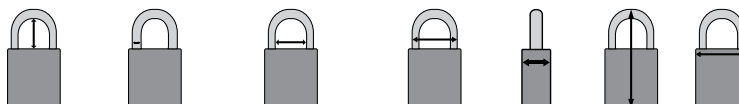

SafeKey Nylon Padlocks with steel shackle

- Lightweight non-sparking nylon body with a durable steel shackle
- Non-conductive locking mechanism
- Ribbed design for safe handling
- Ideal for general lockout applications
- Key-retaining lock feature

1 key supplied for each padlock.

Custom keying options available.

Supplied with padlock labels in English, French and Spanish.

Order Reference	Colour	Shackle Height (mm)	Shackle Diameter (mm)	Shackle Clearance (mm)	Shackle Width (mm)	Depth (mm)	Height (mm)	Width (mm)	Quantity
Shackle Height 38 mm / KA - Keyed Alike									
150294	● Black	38.00	6.40	20.00	33.00	19.00	84.00	38.00	3
150317	● Blue	38.00	6.40	20.00	33.00	19.00	84.00	38.00	3
150228	● Brown	38.00	6.40	20.00	33.00	19.00	84.00	38.00	3
150341	● Green	38.00	6.40	20.00	33.00	19.00	84.00	38.00	3
150364	● Orange	38.00	6.40	20.00	33.00	19.00	84.00	38.00	3
150229	● Purple	38.00	6.40	20.00	33.00	19.00	84.00	38.00	3
150271	● Red	38.00	6.40	20.00	33.00	19.00	84.00	38.00	3
150340	○ White	38.00	6.40	20.00	33.00	19.00	84.00	38.00	3
150246	● Yellow	38.00	6.40	20.00	33.00	19.00	84.00	38.00	3
Shackle Height 38 mm / KD - Keyed Differently									
150234	● Black	38.00	6.40	20.00	33.00	19.00	84.00	38.00	1
150224	● Black	38.00	6.40	20.00	33.00	19.00	84.00	38.00	6
150251	● Blue	38.00	6.40	20.00	33.00	19.00	84.00	38.00	1
150316	● Blue	38.00	6.40	20.00	33.00	19.00	84.00	38.00	6
150275	● Brown	38.00	6.40	20.00	33.00	19.00	84.00	38.00	1
150269	● Brown	38.00	6.40	20.00	33.00	19.00	84.00	38.00	6
150368	● Green	38.00	6.40	20.00	33.00	19.00	84.00	38.00	1
150337	● Green	38.00	6.40	20.00	33.00	19.00	84.00	38.00	6
150320	● Orange	38.00	6.40	20.00	33.00	19.00	84.00	38.00	1
150336	● Orange	38.00	6.40	20.00	33.00	19.00	84.00	38.00	6
150250	● Purple	38.00	6.40	20.00	33.00	19.00	84.00	38.00	1
150362	● Purple	38.00	6.40	20.00	33.00	19.00	84.00	38.00	6
150321	● Red	38.00	6.40	20.00	33.00	19.00	84.00	38.00	1
150270	● Red	38.00	6.40	20.00	33.00	19.00	84.00	38.00	6
150367	○ White	38.00	6.40	20.00	33.00	19.00	84.00	38.00	1
150292	○ White	38.00	6.40	20.00	33.00	19.00	84.00	38.00	6
150343	● Yellow	38.00	6.40	20.00	33.00	19.00	84.00	38.00	1
150225	● Yellow	38.00	6.40	20.00	33.00	19.00	84.00	38.00	6
Shackle Height 76 mm / KD - Keyed Differently									
150274	● Black	76.00	6.40	20.00	33.00	19.00	122.00	38.00	1
150249	● Blue	76.00	6.40	20.00	33.00	19.00	122.00	38.00	1
150247	● Brown	76.00	6.40	20.00	33.00	19.00	122.00	38.00	1
150319	● Green	76.00	6.40	20.00	33.00	19.00	122.00	38.00	1
150248	● Orange	76.00	6.40	20.00	33.00	19.00	122.00	38.00	1
150233	● Purple	76.00	6.40	20.00	33.00	19.00	122.00	38.00	1
150357	● Red	76.00	6.40	20.00	33.00	19.00	122.00	38.00	1
150295	○ White	76.00	6.40	20.00	33.00	19.00	122.00	38.00	1
150296	● Yellow	76.00	6.40	20.00	33.00	19.00	122.00	38.00	1