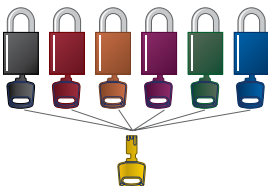

## Keying options

With more unique key cuts, it's important that you get the keying type that best suits your lockout programme.

### Standard options

**Keyed Different (KD)** – Each lock is opened by its own unique key. Perfect for simple lockout applications and a manageable number of energy isolation points.

**Keyed Alike (KA)** – Each lock in the group can be opened with the same key. Easy to find the right key, reduces number of keys needed to carry. Ideal for individuals or trades responsible for multiple machines or isolation points.

### Custom options

**Master Keyed (MK)** – Each grouping of locks (whether keyed alike or different) can be opened with a master key. Useful for larger, complex systems when supervisory access may be required