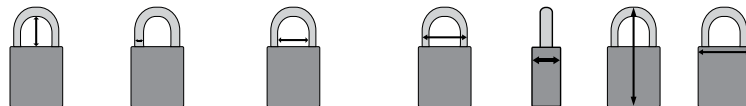

SafeKey Nylon Padlocks with plastic shackle

- Lightweight non-sparking nylon body with polymer plastic shackle that's non-conductive and non-sparking
- Non-conductive locking mechanism
- Ribbed design for safe handling
- Ideal for electrical applications or general lockout applications
- Key-retaining lock feature

1 key supplied for each padlock.

Custom keying options available.

Supplied with padlock labels in English, French and Spanish.